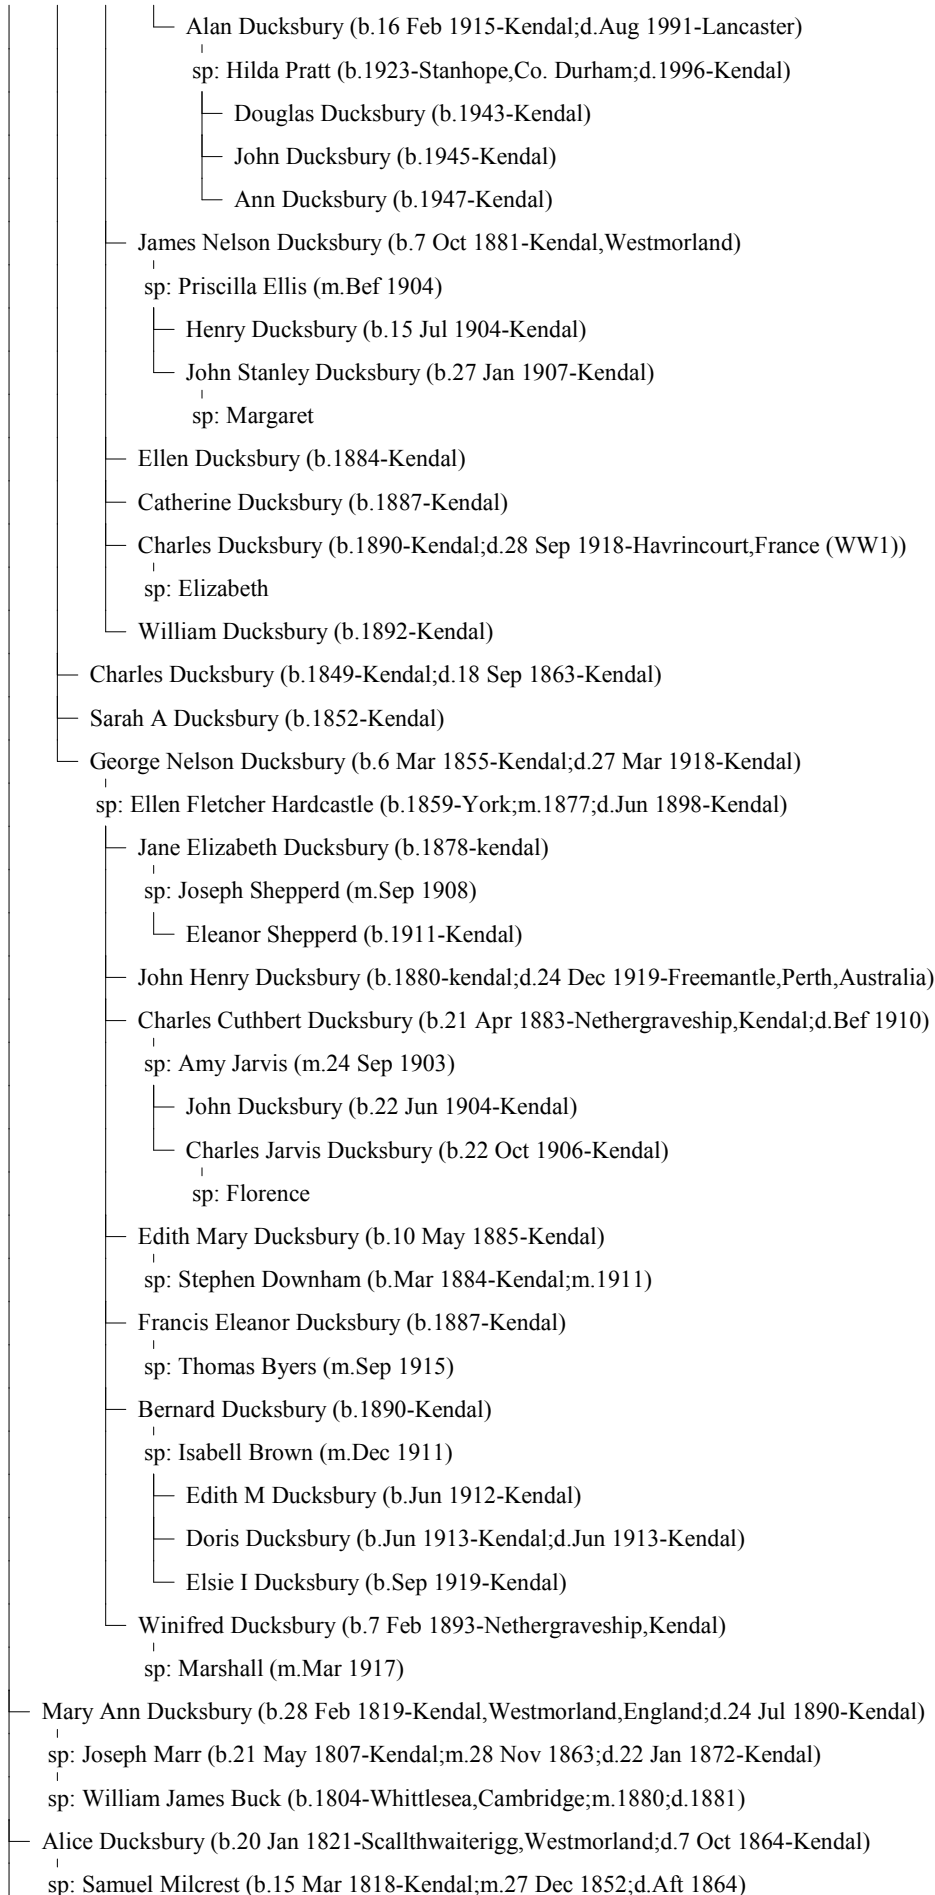

Dacre descendants from 1660

13 Sep 2008

Page 8