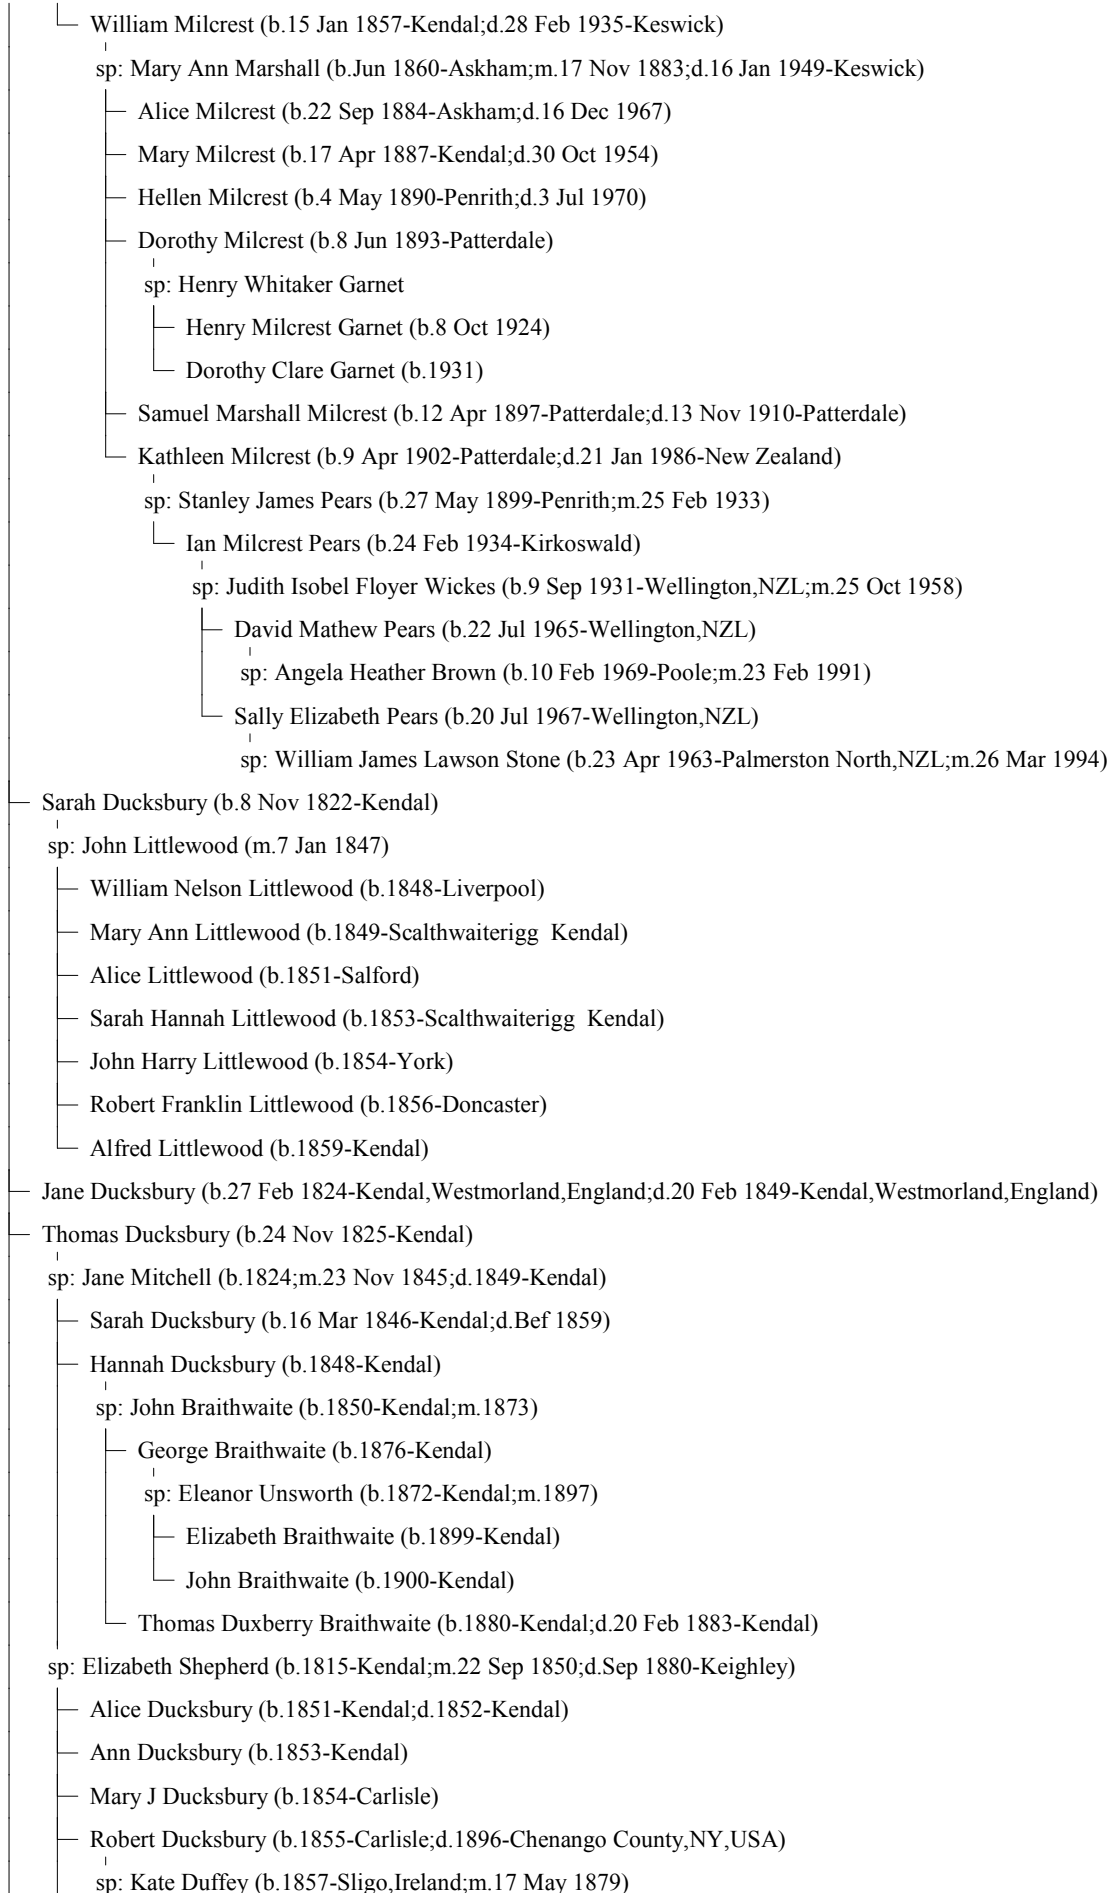

Dacre descendants from 1660

13 Sep 2008

Page 9